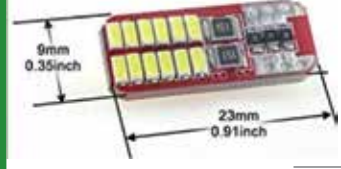

AEM14 1015

PARK LEDİ
UNIVERSAL

12V
BEYAZ
CANBUSLU 24 LED